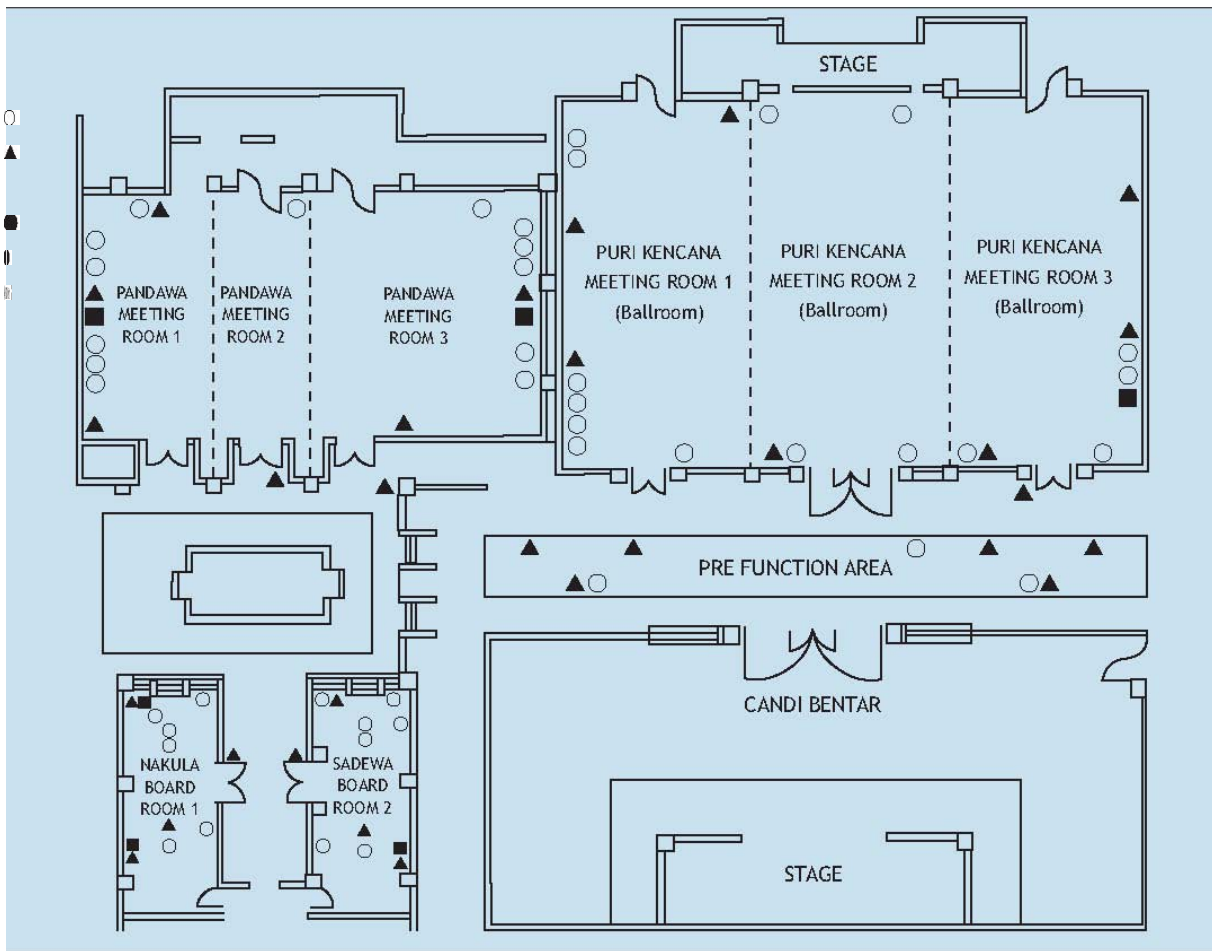

Name of Room	Theatre	Classroom	Reception	Banquet	Boardroom	Size m2	Dimensions	Height	Door h/w	Floor
Puri Kencana 1 q	200	100	250	145	50	166.5	18.5x9	6	1.60x2.65	G
Puri Kencana 2 q	200	100	250	60	50	195.14	18.5x18	6	4.00x2.65	G
Puri Kencana 3 q	200	100	250	145	50	160.03	18.5x8.65	6	1.60x2.65	G
Puri Kencana Grand q	600	300	750	450	150	521.7	18.5x28.20	6	4.00x2.65	G
Pandawa 1 q	60	25	75	50	20	76.7	11.80x6.50	3.15	1.70x2.50	1
Pandawa 2 q	30	15	50	20	16	56.64	11.80x4.80	3.15	1.70x2.50	1
Pandawa 3 q	120	80	150	80	30	136.29	11.80x11.55	3.15	1.70x2.50	1
Pandawa Grand q	210	120	275	150	66	367.27	11.80x22.65	3.15	1.70x2.50	1
Nakula q	-	-	-	-	20	46.53	9.90x4.70	3.2	1.70x2.50	1
Sadewa q	-	-	-	-	20	46.53	9.90x4.70	3.2	1.70x2.50	1

g = Natural Daylight

q = Blackout Dimensions are approximate and in metres

G = Ground

[For more details you might contact us info@exotic-hotel.com](mailto:info@exotic-hotel.com)

Diagrams are not to scale

○ = Power point

▲ = Telephone point

■ = Modem Port

▮ = ISDN Port

▭ = Removable partition